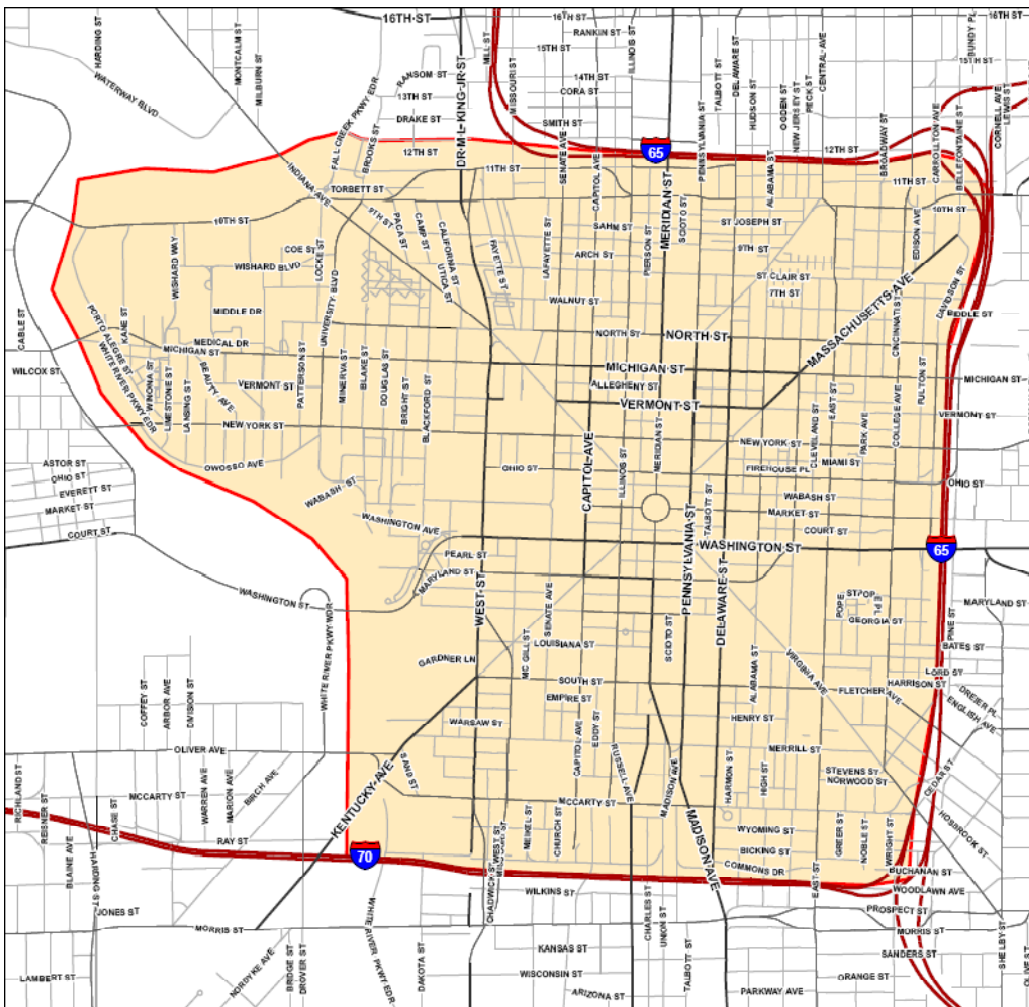

Taxi Companies Participating in the \$5 Regional Fare

All of the taxi companies listed in the table below have elected to enter into the City's \$5 regional fare. The \$5 rate applies to any ride that begins and ends in the regional center. Any additional passenger charges are still applicable. The regional center for taxis contains the area lying east of the White River, South of 12th Street, west of I-65, and north of I-70. The map below shows these boundaries. If one cab from a particular company has decided to charge this fare all that company's cabs must honor this fee arrangement. All companies not listed in the table have not opted in and will use the taxi meter to assess the charge for a ride regardless of starting or ending location.

Taxi Company
A+ Taxi - 709-4555
AAA Ambassador - 822-1000
AAA Hoosier - 685-1111 or 888-8888
Airport Express - 658-9821
Airport Taxi - 243-3333
AmeriTaxi - 632-2222
Atlas Taxi - 710-2477
Broad Ripple Village Taxi - 487-6666
Circle Center Cab - 557-4132
Indy Airport - 381-1111
Indy Flyer - 227-9000
Millenium Taxi - 339-1670
Nationwide Taxi - 293-3333
Prompt Cab - 927-7070
Yell-O Cab - 908-2769

Map of Downtown Indianapolis Regional Center for Taxi Fares